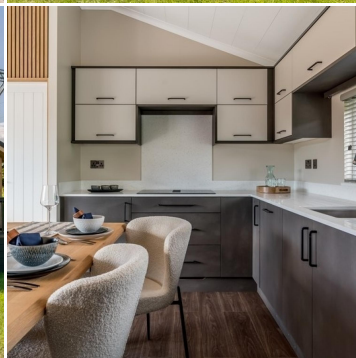

ROYDON

MARINA VILLAGE

The Alaska Lodge

Lissett Alaska

Description

Introducing the stunning lodge by Lissett, The Alaska Centre Lounge Lodge, designed to redefine luxury living in a natural and serene environment. This exquisite lodge, newly built in 2023 offers ample space for comfort and relaxation at Roydon Marina.

With a 50-year license, you can enjoy the tranquillity of this beautiful retreat for decades to come. Additionally, the lodge comes with 10-year Platinum Warranty, ensuring peace of mind and quality craftsmanship.

Step inside this elegant lodge to discover a thoughtfully designed layout that maximises style and functionality. The lodge features two spacious bedrooms, perfect for accommodating family and guests, along with two beautiful bathrooms.

The master bedroom boasts the luxury of a walk-in wardrobe, providing ample storage and an en-suite bathroom.

The open plan kitchen is equipped with top of the range AEG appliances and adorned with stone countertops, is a culinary enthusiasts dream, providing the perfect space to create and entertain.

Adjacent to the kitchen, is a seamlessly integrated open plan lounge, ideal for unwinding and socialising with loved ones. The lodge also features an open plan dining room, ideal for enjoying delicious meals and creating lasting memories.

Key Features:

- Size: 40 x 20ft
- Year: 2023
- 50 year Licence
- 10 year Platinum Warranty
- 12 month occupancy
- 2 bedroom
- 2 Bathroom
- Walk in wardrobe
- Utility room
- Entrance hall
- Open plan kitchen with AEG appliances with stone tops
- Open plan lounge
- Open plan Dining room
- Wrap around decking

Price POA